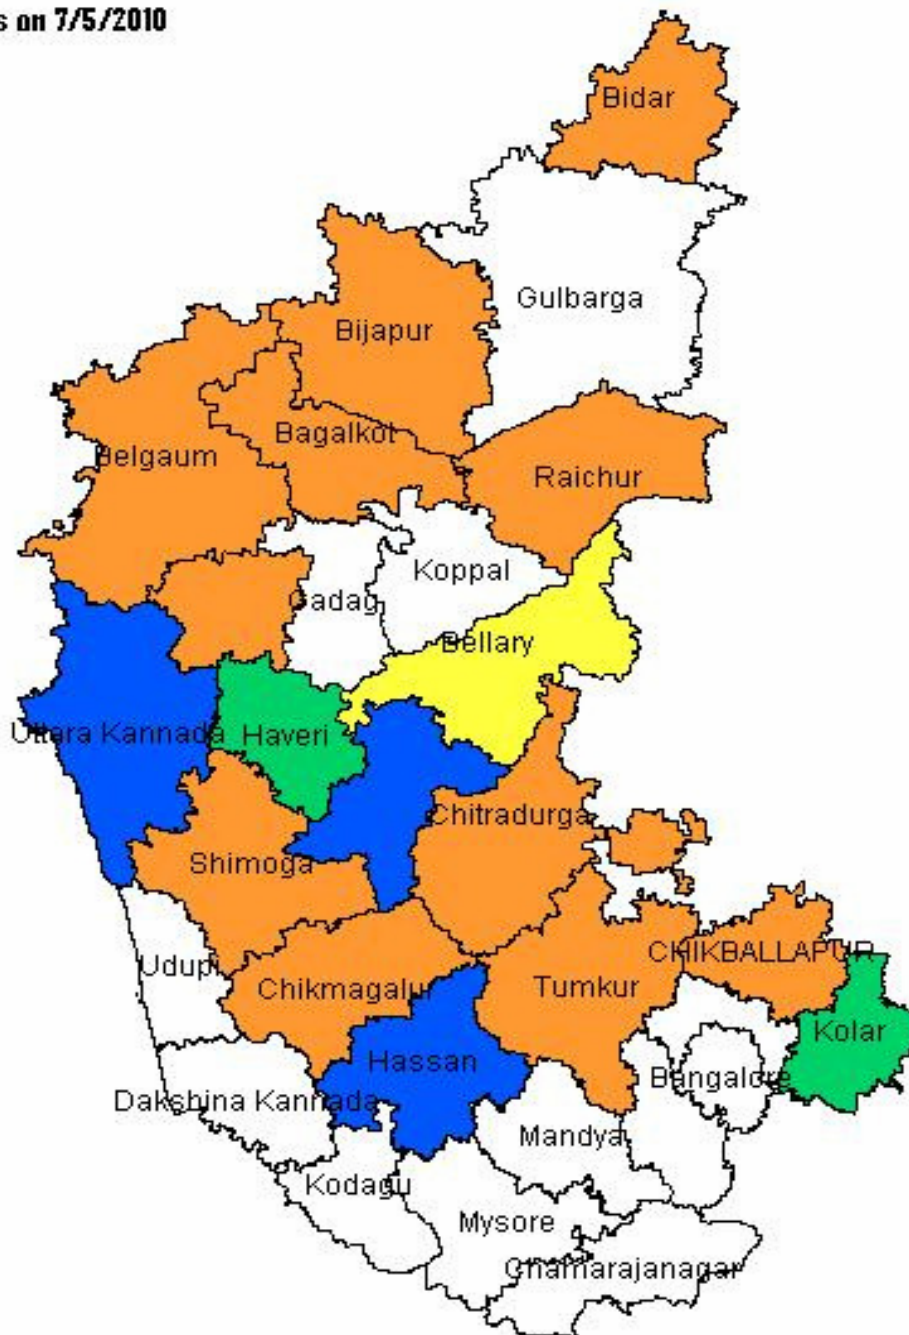

Districtwise PRA Progress upto 7/5/2010

Districtwise ITDP Appraisal as on 7/5/2010

District-wise Community Contribution Progress as on 7/5/2010

District-wise Important Indicators as on 7/5/2010

District-wise ITDP Work Started As on 7/5/2010

Legend

District-wise ITDP Work Started Progress As on 7/5/2010

- 25 to 50 (4)
- 1 to 25 (9)
- 0 to 0 (16)