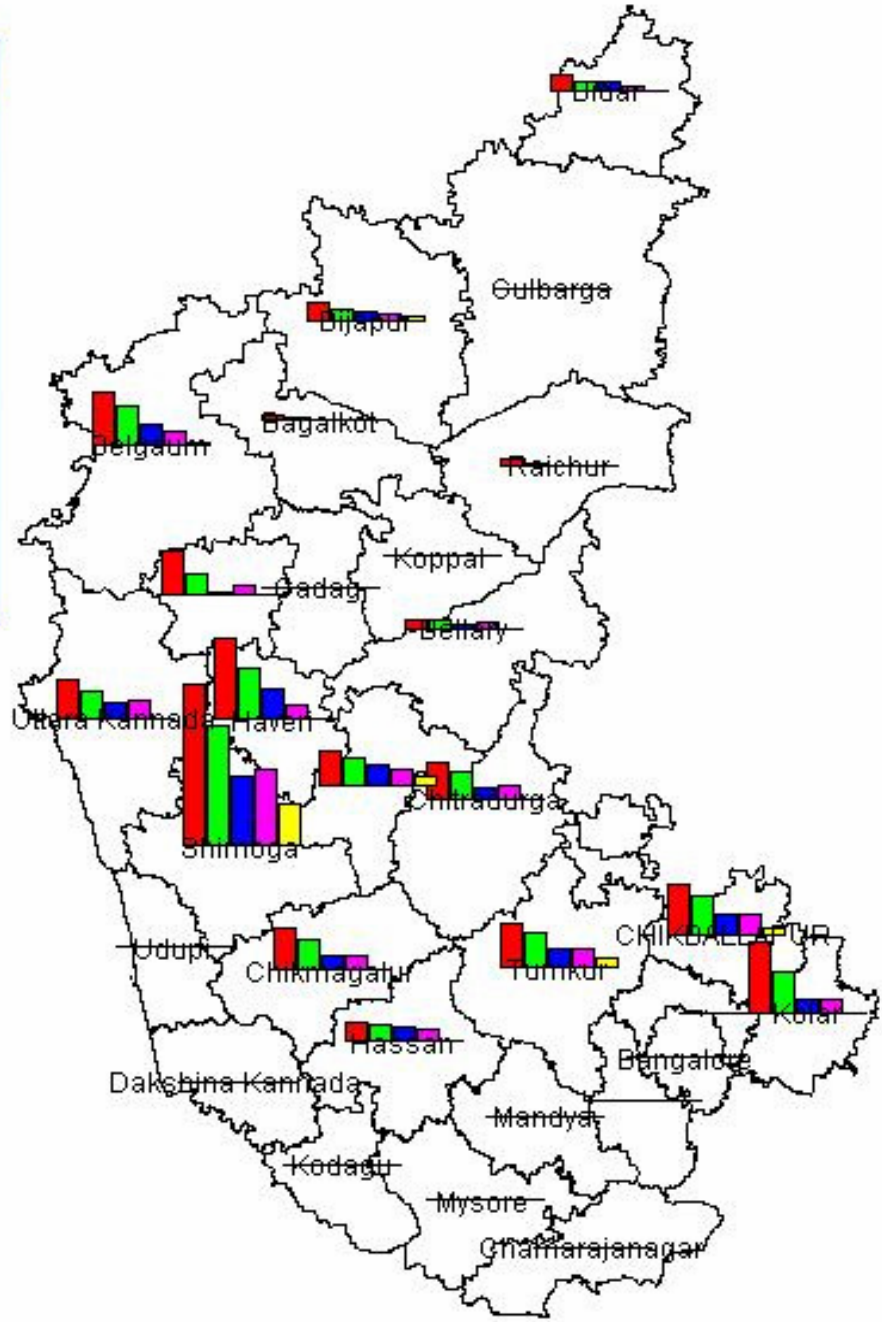

Districtwise PRA Progress upto 7/5/2010

Districtwise ITDP Appraisal as on 7/5/2010

District-wise Community Contribution Progress as on 7/5/2010

District-wise Important Indicators as on 7/5/2010

District-wise ITDP Work Started As on 7/5/2010

Legend

District-wise ITDP Work Started Progress As on 7/5/2010

- 25 to 50 (4)
- 1 to 25 (9)
- 0 to 0 (16)