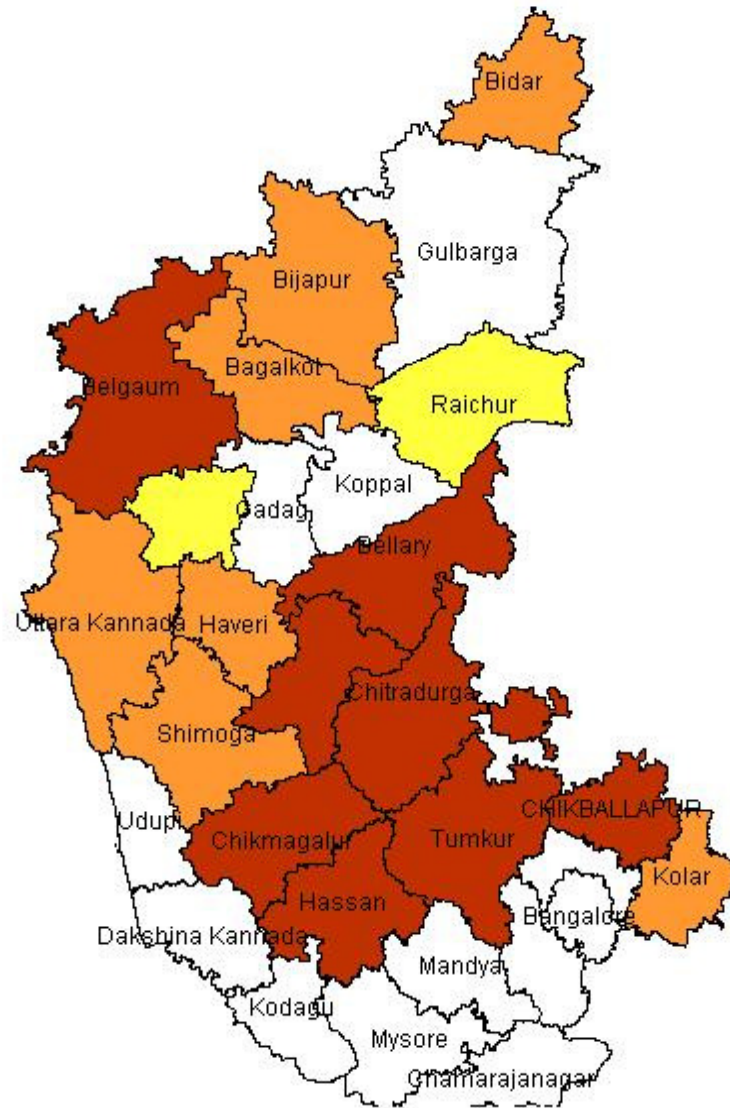

Districtwise PRA Progress upto 7/5/2010

Districtwise ITDP Appraisal as on 7/5/2010

District-wise Community Contribution Progress as on 7/5/2010

District-wise Important Indicators as on 7/5/2010

District-wise ITDP Work Started As on 7/5/2010

Legend

District-wise ITDP Work Started Progress As on 7/5/2010

- 25 to 50 (4)
- 1 to 25 (9)
- 0 to 0 (16)