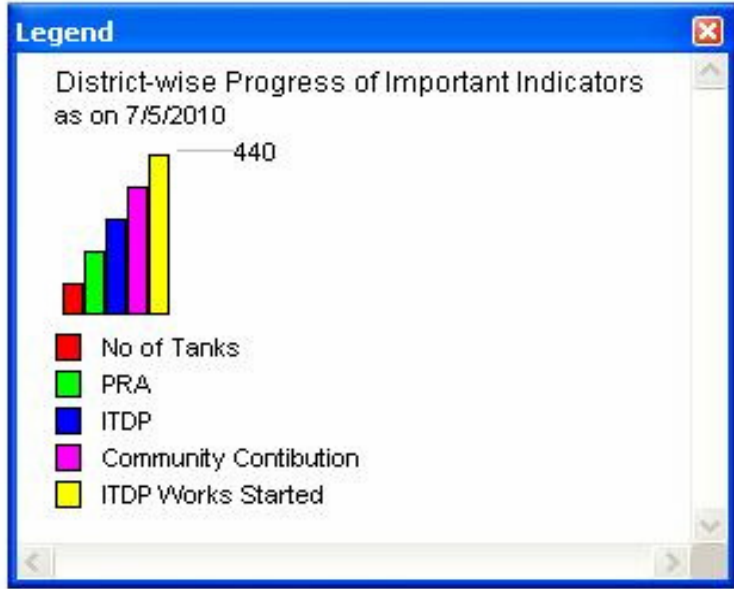

District-wise Important Indicators as on 7/5/2010